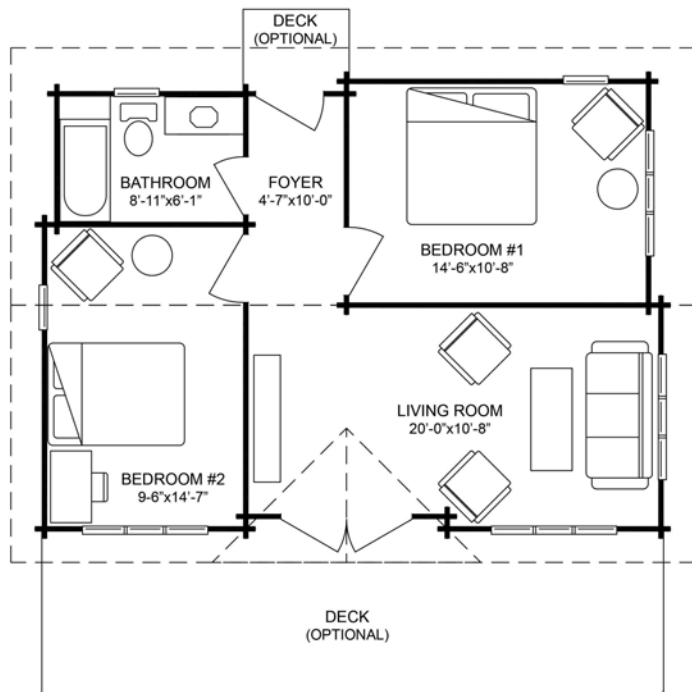

Wasaga

A contemporary compact design make this bunkhouse a straightforward assembly for all those hard to build places. Solid Western Red Cedar log construction provides durability and a beautiful look that blends with nature.

Floor Plan:

Wasaga

Model No:

5184

Total Area:

650 square feet (60.37 m²)

Width:

30'-5" (5.59 m)

Depth:

22'-2" (6.76 m)

MAIN FLOOR
650 square feet (60.37 m²)