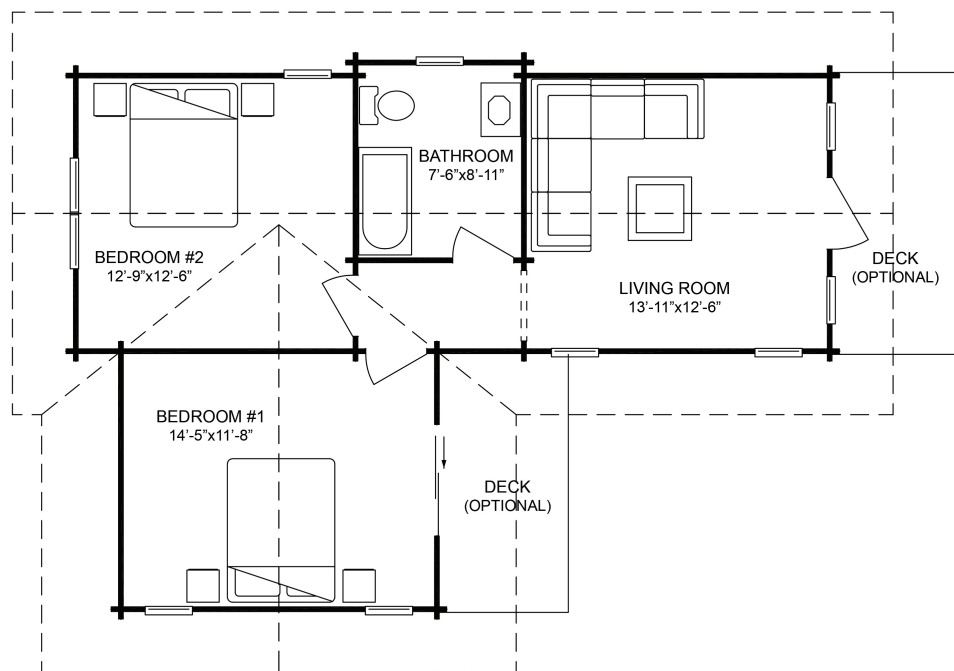

# Simcoe

It features a popular L-shape with a separate entrance for the larger bedroom; it makes for a private bunkhouse space. Solid Western Red Cedar log construction provides exceptional comfort and durability while deep overhangs and optional decks make for a pleasant outdoor extended space.

Floor Plan:

**Simcoe**

Model No:

**5186**

Total Area:

**650 square feet (60.37 m<sup>2</sup>)**

Width:

**35'-5" (10.79 m)**

Depth:

**25'-9" (7.85 m)**

MAIN FLOOR  
650 square feet (60.37 m<sup>2</sup>)