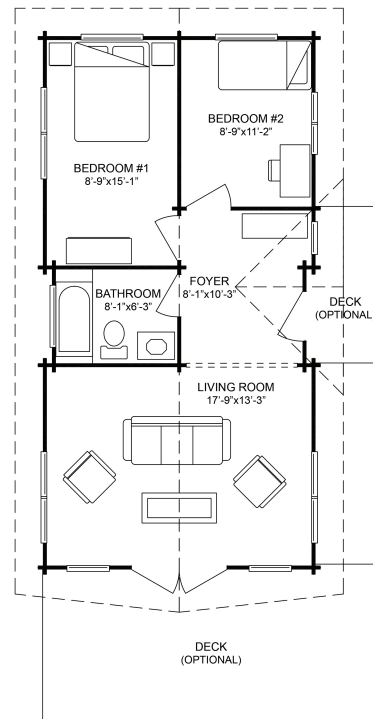

Floor Plan:

Oakville

Model No:

5183

Total Area:

650 square feet (60.37 m²)

Width:

18'-4" (5.59 m)

Depth:

35'-10" (10.93 m)

MAIN FLOOR
650 square feet (60.37 m²)