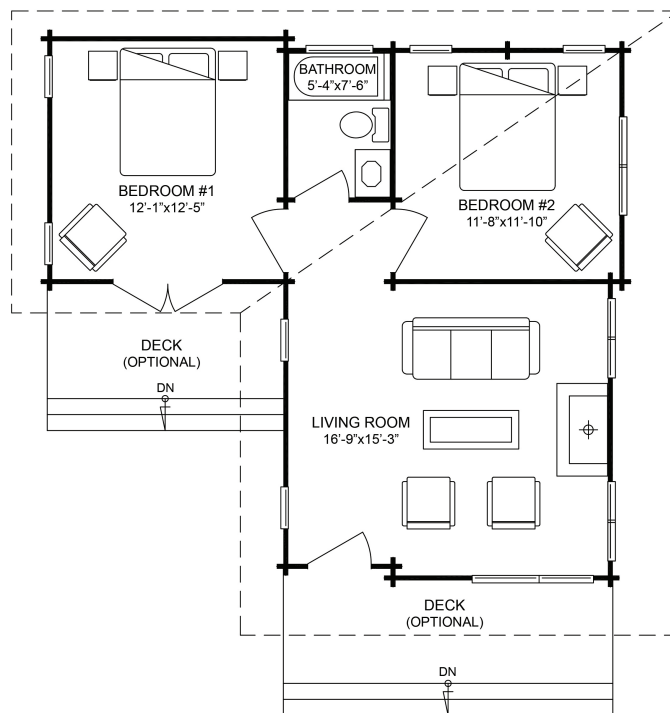

Bayview

This Pan-Abode bunkhouse adds a contemporary flare to the additional sleeping space question. Solid Western Red Cedar log construction provides exceptional comfort and durability while the angled butterfly roof adds interest to the outside and spaciousness to the inside.

Floor Plan:

Bayview

Model No:

5185

Total Area:

650 square feet (60.37 m²)

Width:

30'-4" (9.24 m)

Depth:

28'-7" (8.71 m)

MAIN FLOOR
650 square feet (60.37 m²)