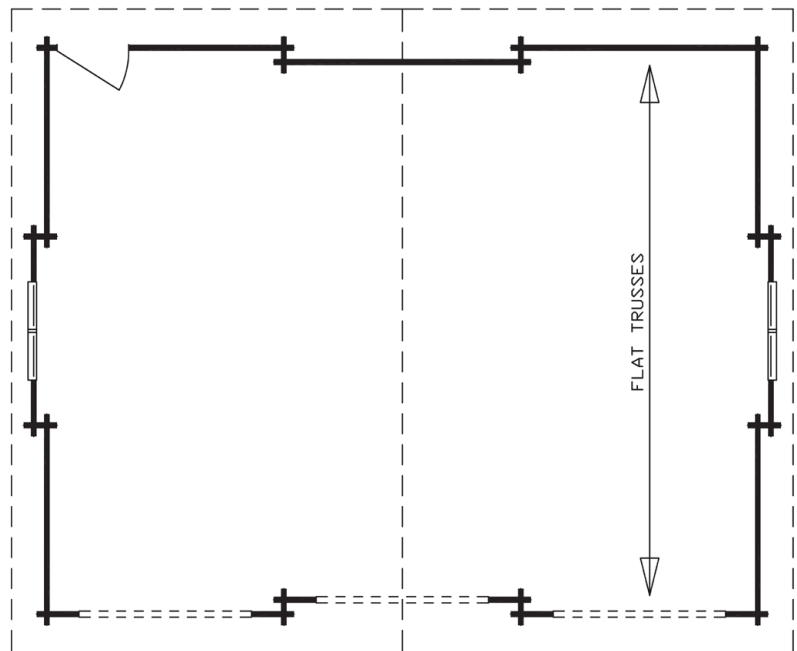

Floor Plan:

## Three Car Garage

Model No:

**9786**

Total Area:

**807 square feet (74.98 m<sup>2</sup>)**

Width:

**33'-0" (10.06 m)**

Depth:

**24'-0" (7.32 m)**

MAIN FLOOR  
**807 square feet (74.98 m<sup>2</sup>)**