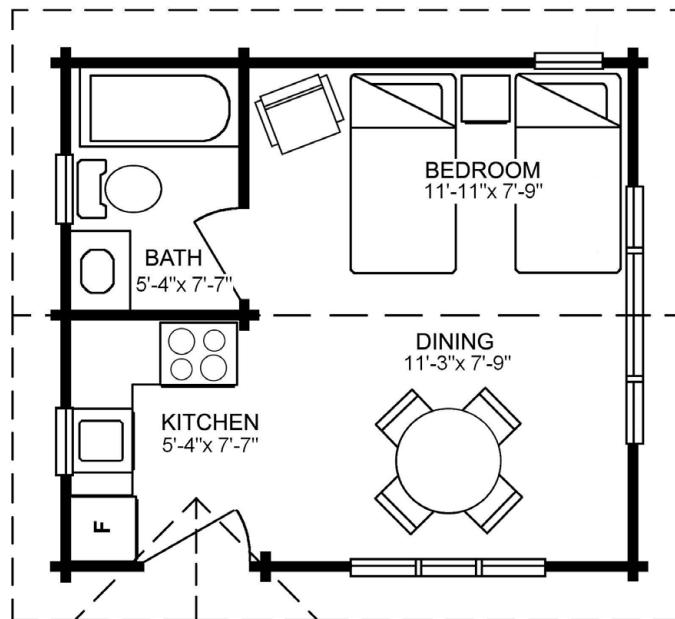

Floor Plan:

Teton

Model No:

721

Total Area:

292 square feet (27.16 m²)

Width:

18'-1" (5.52 m)

Depth:

16'-2" (4.92 m)

MAIN FLOOR
292 square feet (27.16 m²)