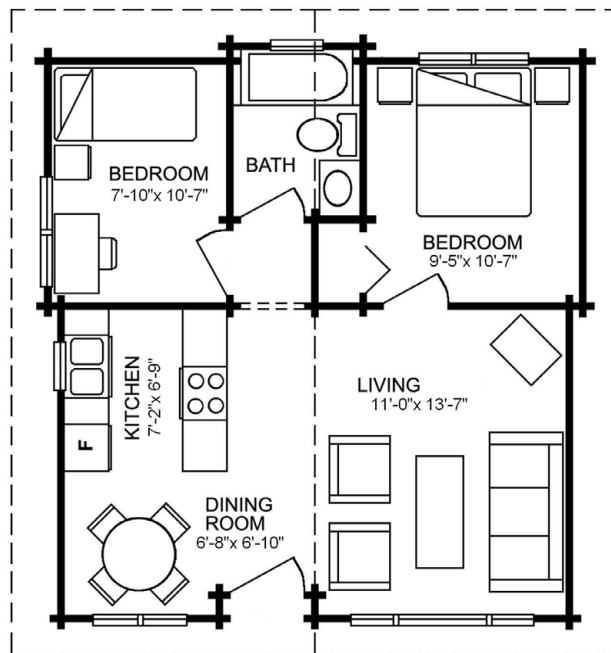

Quadra

This cozy and comfortable home makes roughing it a positively pleasurable experience. Two bedrooms with a shared bathroom complement an open kitchen, dining and living area. The large picture windows add a stunning sense of space to this charming model.

Floor Plan:

Quadra

Model No:

292

Total Area:

589 square feet (54.68 m²)

Width:

24'-1" (7.35 m)

Depth:

25'-9" (7.84 m)

MAIN FLOOR
589 square feet (54.68 m²)