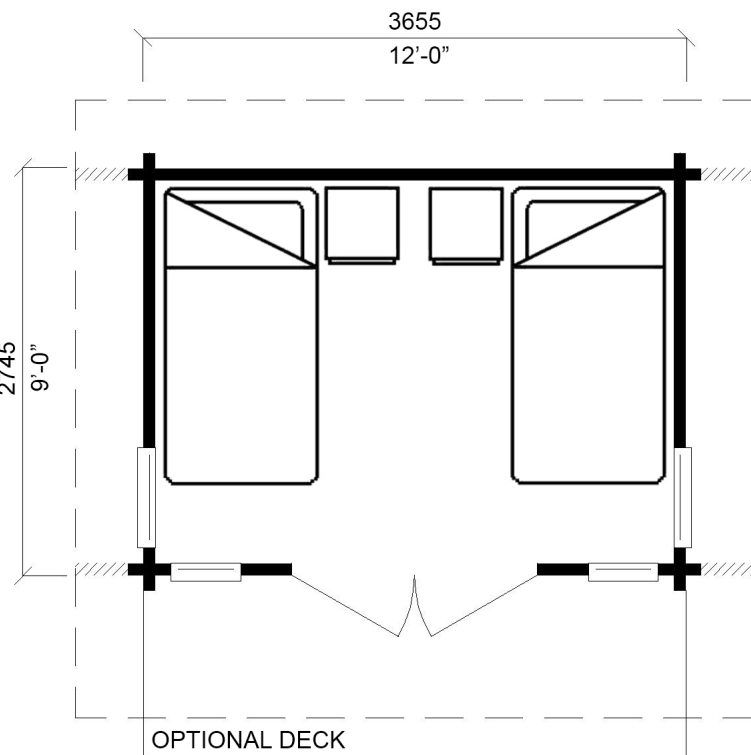

Floor Plan:

**Kawartha**

Model No:

**5181**

Total Area:

**108 square feet (10.0 m<sup>2</sup>)**

Width:

**12'-0" (3.65 m)**

Depth:

**9'-0" (2.75 m)**

MAIN FLOOR  
**108 square feet (10.0 m<sup>2</sup>)**

12745 - 116 Avenue  
 Surrey, BC  
 Canada V3V 7H9

Tel: 604.582.8295  
 Toll Free: 1.800.665.0660  
 Fax: 604.582.9053  
 www.panabode.com