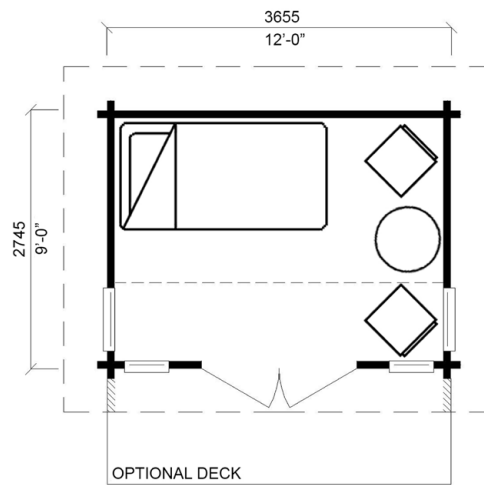

Haliburton

Looking for a Pan-Abode bunkie with a little more room? This model includes an easily accessible 6' x 12' loft level, providing sleeping quarters for guests and ample storage space for anything and everything they may bring along for the weekend!

Floor Plan:

Haliburton

Model No:

5182

Total Area:

180 square feet (16.70 m²)

Width:

12'-0" (3.65 m)

Depth:

9'-0" (2.75 m)

MAIN FLOOR
108 square feet (10.0 m²)

LOFT
72 square feet (6.70 m²)