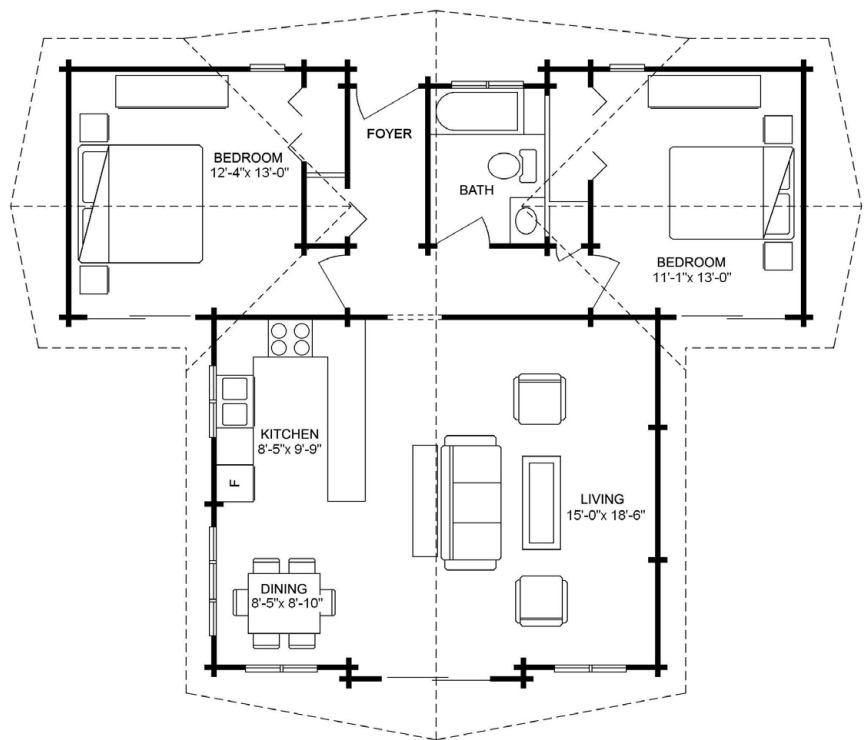

# Gabriola

This spacious two bedroom premium vacation home features vast expanses of glass and a classic "T" shape that naturally lends itself to panoramic views from surrounding decks. Low maintenance Western Red Cedar means more relaxing while you're in your vacation retreat.

Floor Plan:

**Gabriola**

Model No:

**1550**

Total Area:

**990 square feet (91.95 m<sup>2</sup>)**

Width:

**39'-9" (12.11 m)**

Depth:

**33'-0" (10.0 m)**

MAIN FLOOR  
990 square feet (91.95 m<sup>2</sup>)