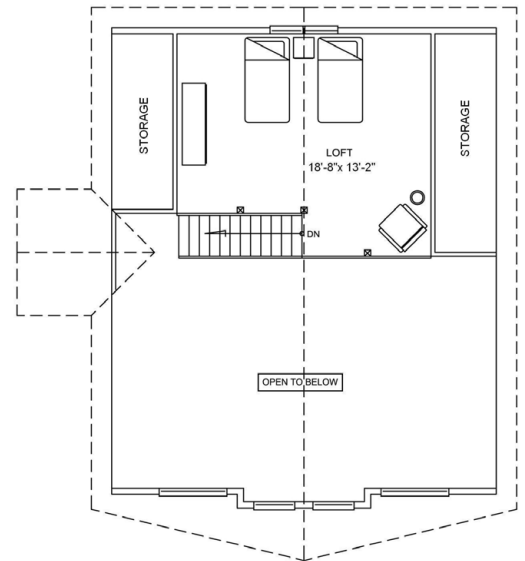

Floor Plan:

Aleutian

Model No:

1470

Total Area:

1,286 square feet (119.47 m²)

Width:

29'-6" (8.99 m)

Depth:

35'-11" (10.95 m)

MAIN FLOOR
993 square feet (92.25 m²)

LOFT
293 square feet (27.22 m²)