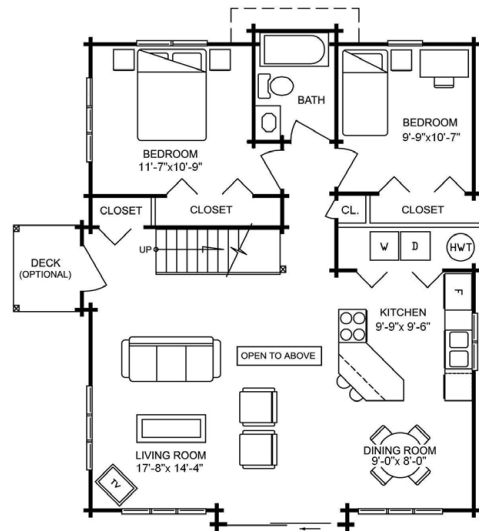

Aleutian

The Aleutian's covered front entranceway leads to a bright airy vacation retreat with vaulted ceilings over an expansive Great Room. It's the perfect home for ocean and lakeside locations or any property with a spectacular view.

Floor Plan:

Aleutian

Model No:

1470

Total Area:

1,286 square feet (119.47 m²)

Width:

29'-6" (8.99 m)

Depth:

35'-11" (10.95 m)

MAIN FLOOR
993 square feet (92.25 m²)

LOFT
293 square feet (27.22 m²)