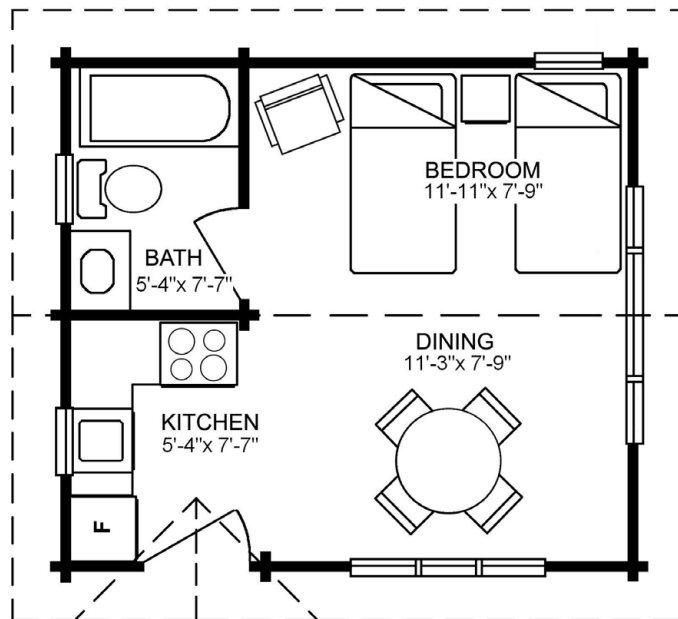

Floor Plan:

Teton

Model No:

721

Total Area:

292 square feet (27.16 m²)

Width:

18'-1" (5.52 m)

Depth:

16'-2" (4.92 m)

MAIN FLOOR
292 square feet (27.16 m²)