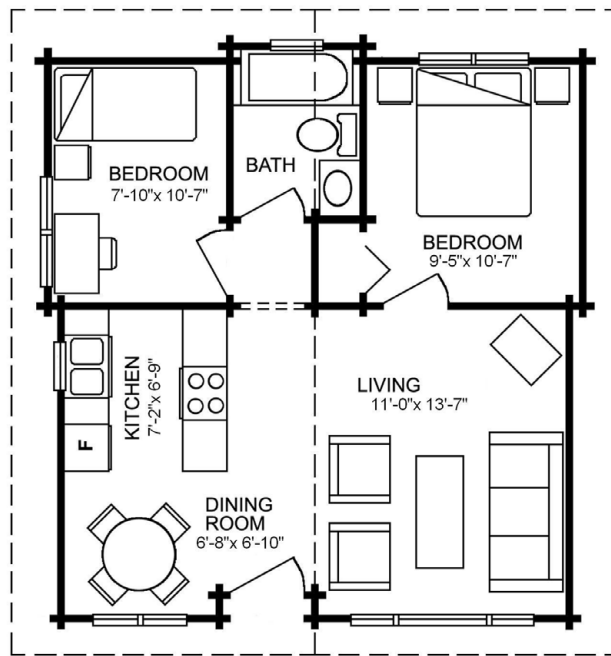

# Quadra

This cozy and comfortable home makes roughing it a positively pleasurable experience. Two bedrooms with a shared bathroom complement an open kitchen, dining and living area. The large picture windows add a stunning sense of space to this charming model.

Floor Plan:

**Quadra**

Model No:

**292**

Total Area:

**589 square feet (54.68 m<sup>2</sup>)**

Width:

**24'-1" (7.35 m)**

Depth:

**25'-9" (7.84 m)**

MAIN FLOOR  
589 square feet (54.68 m<sup>2</sup>)