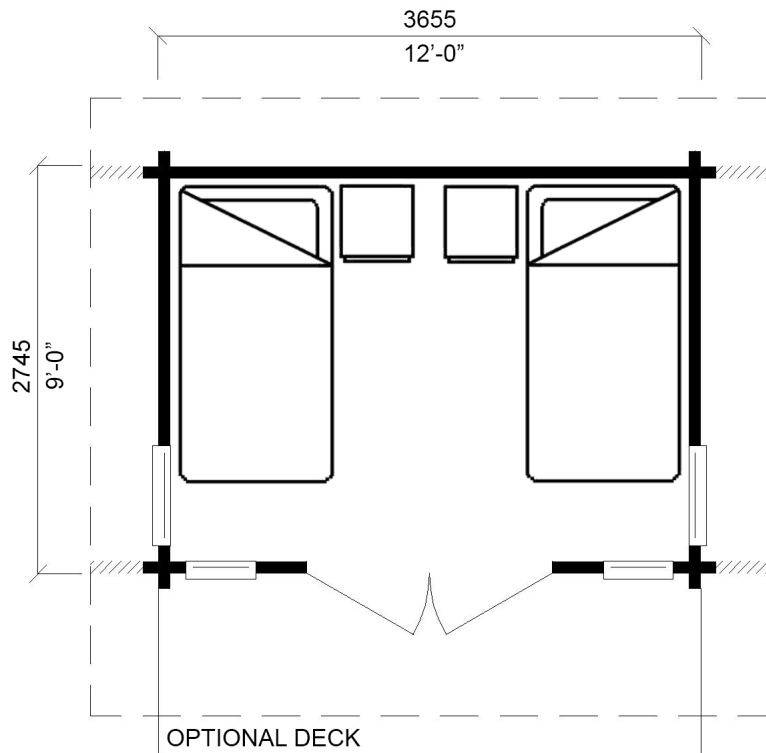

Floor Plan:

**Kawartha**

Model No:

**5181**

Total Area:

**108 square feet (10.0 m<sup>2</sup>)**

Width:

**12'-0" (3.65 m)**

Depth:

**9'-0" (2.75 m)**

MAIN FLOOR  
**108 square feet (10.0 m<sup>2</sup>)**

10880 Dyke Road  
 Surrey, BC  
 Canada V3V 7P4

Tel: 604.582.8295  
 Toll Free: 1.800.665.0660  
 Fax: 604.582.9053  
 www.panabode.com