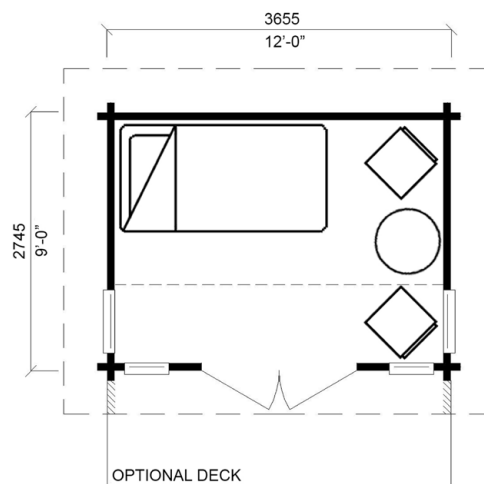

Haliburton

Looking for a Pan-Abode bunkie with a little more room? This model includes an easily accessible 6' x 12' loft level, providing sleeping quarters for guests and ample storage space for anything and everything they may bring along for the weekend!

Floor Plan:

Haliburton

Model No:

5182

Total Area:

180 square feet (16.70 m²)

Width:

12'-0" (3.65 m)

Depth:

9'-0" (2.75 m)

MAIN FLOOR
108 square feet (10.0 m²)

LOFT
72 square feet (6.70 m²)