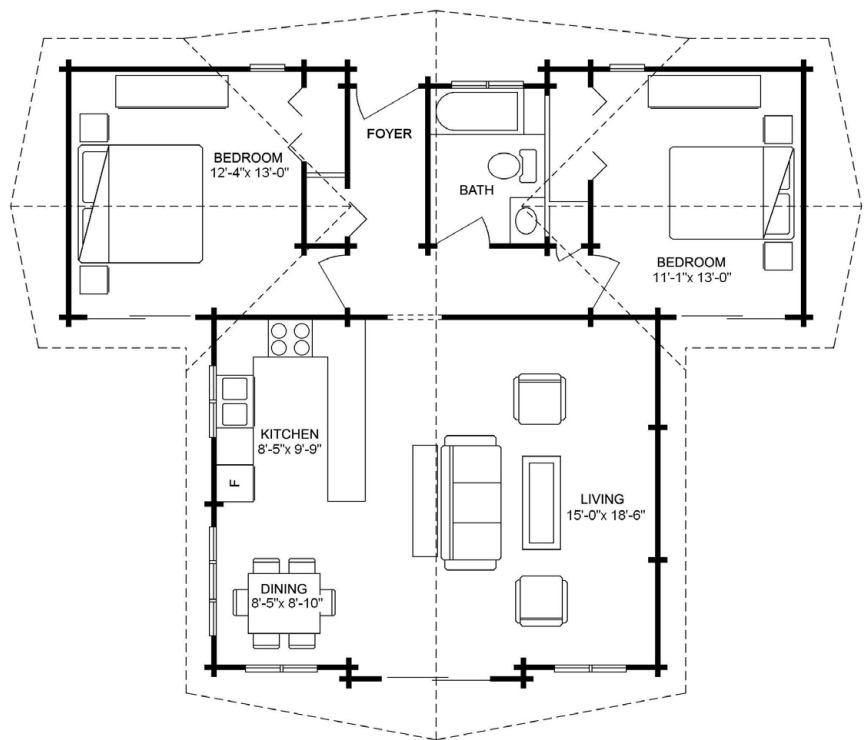

Gabriola

This spacious two bedroom premium vacation home features vast expanses of glass and a classic "T" shape that naturally lends itself to panoramic views from surrounding decks. Low maintenance Western Red Cedar means more relaxing while you're in your vacation retreat.

Floor Plan:

Gabriola

Model No:

1550

Total Area:

990 square feet (91.95 m²)

Width:

39'-9" (12.11 m)

Depth:

33'-0" (10.0 m)

MAIN FLOOR
990 square feet (91.95 m²)