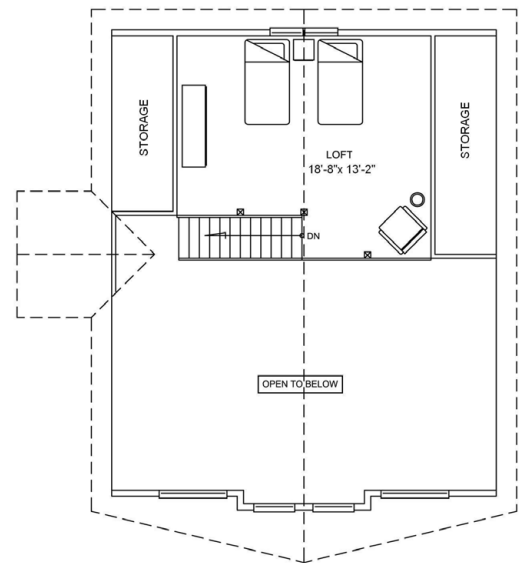

Floor Plan:

Aleutian

Model No:

1470

Total Area:

1,286 square feet (119.47 m²)

Width:

29'-6" (8.99 m)

Depth:

35'-11" (10.95 m)

MAIN FLOOR
993 square feet (92.25 m²)

LOFT
293 square feet (27.22 m²)