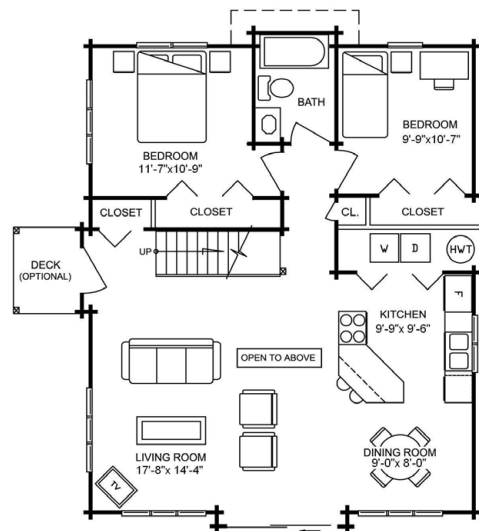

Aleutian

The Aleutian's covered front entranceway leads to a bright airy vacation retreat with vaulted ceilings over an expansive Great Room. It's the perfect home for ocean and lakeside locations or any property with a spectacular view.

Floor Plan:

Aleutian

Model No:

1470

Total Area:

1,286 square feet (119.47 m²)

Width:

29'-6" (8.99 m)

Depth:

35'-11" (10.95 m)

MAIN FLOOR
993 square feet (92.25 m²)

LOFT
293 square feet (27.22 m²)