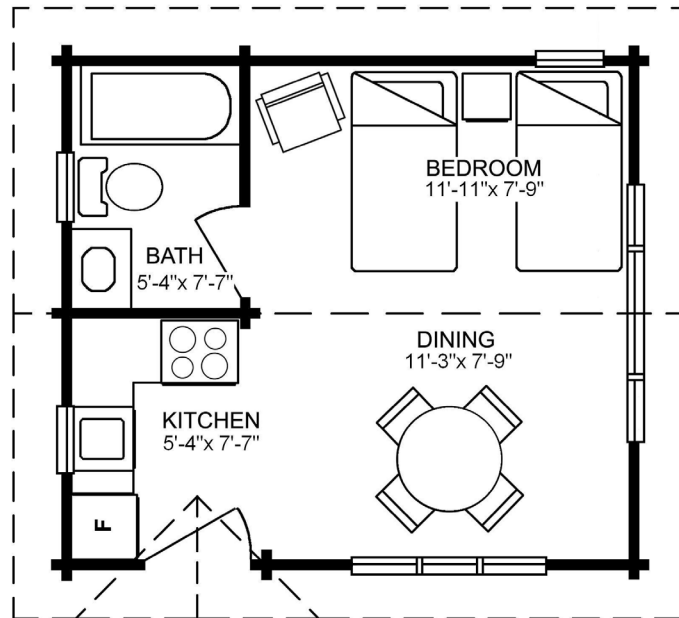

Floor Plan:

Teton

Model No:

721

Total Area:

292 square feet (27.16 m²)

Width:

18'-1" (5.52 m)

Depth:

16'-2" (4.92 m)

MAIN FLOOR
292 square feet (27.16 m²)