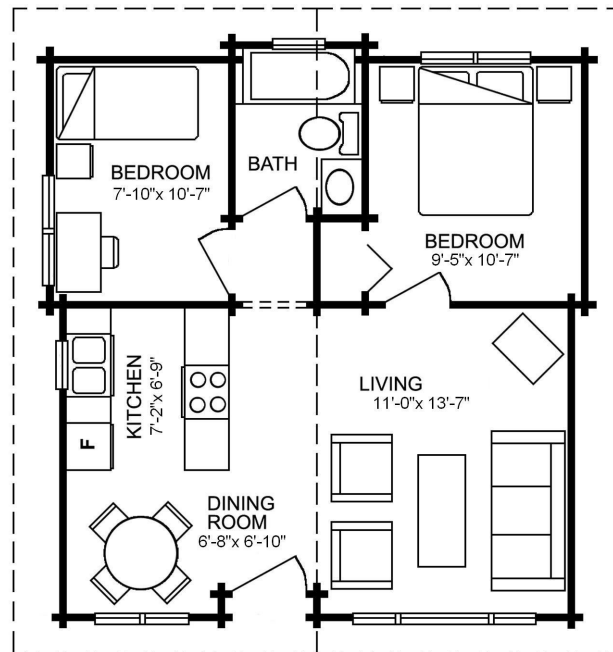

Quadra

This cozy and comfortable home makes roughing it a positively pleasurable experience. Two bedrooms with a shared bathroom complement an open kitchen, dining and living area. The large picture windows add a stunning sense of space to this charming model.

Floor Plan:

Quadra

Model No:

292

Total Area:

589 square feet (54.68 m²)

Width:

24'-1" (7.35 m)

Depth:

25'-9" (7.84 m)

MAIN FLOOR
589 square feet (54.68 m²)