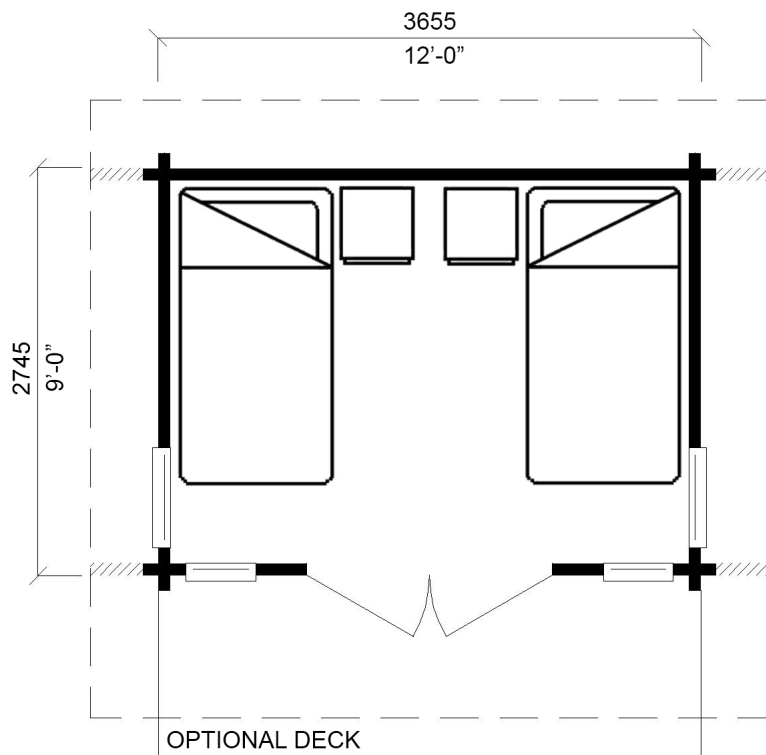

Floor Plan:

Kawartha

Model No:

5181

Total Area:

108 square feet (10.0 m²)

Width:

12'-0" (3.65 m)

Depth:

9'-0" (2.75 m)

MAIN FLOOR
108 square feet (10.0 m²)

10880 Dyke Road
 Surrey, BC
 Canada V3V 7P4

Tel: 604.582.8295
 Toll Free: 1.800.665.0660
 Fax: 604.582.9053
 www.panabode.com