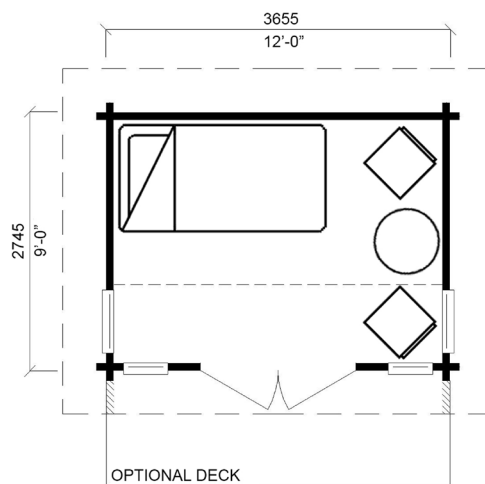

Haliburton

Looking for a Pan-Abode bunkie with a little more room? This model includes an easily accessible 6' x 12' loft level, providing sleeping quarters for guests and ample storage space for anything and everything they may bring along for the weekend!

Floor Plan:

Haliburton

Model No:

5182

Total Area:

180 square feet (16.70 m²)

Width:

12'-0" (3.65 m)

Depth:

9'-0" (2.75 m)

MAIN FLOOR
108 square feet (10.0 m²)

LOFT
72 square feet (6.70 m²)