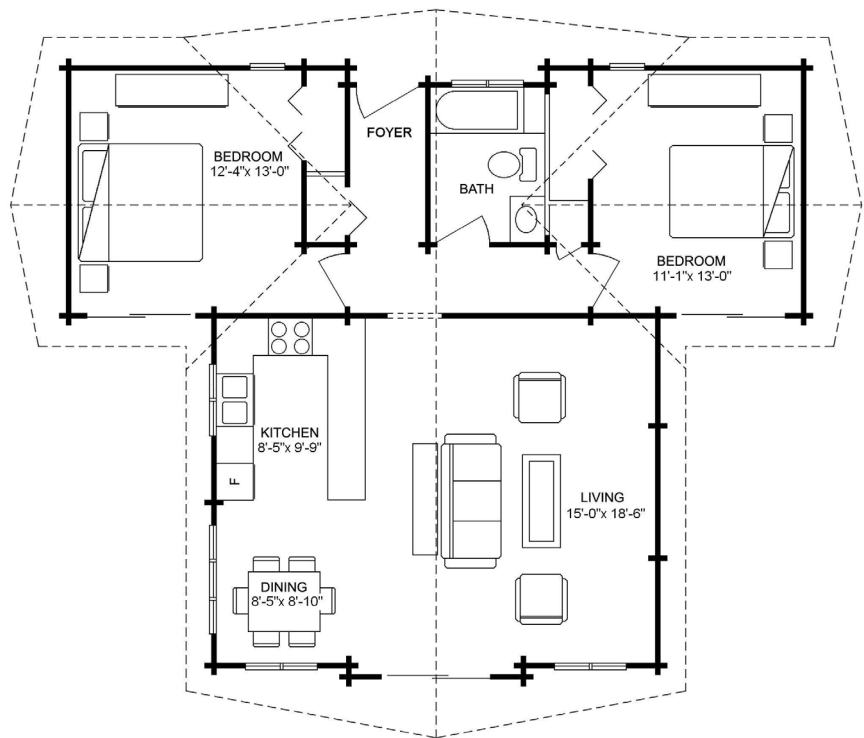

Gabriola

This spacious two bedroom premium vacation home features vast expanses of glass and a classic "T" shape that naturally lends itself to panoramic views from surrounding decks. Low maintenance Western Red Cedar means more relaxing while you're in your vacation retreat.

Floor Plan:

Gabriola

Model No:

1550

Total Area:

990 square feet (91.95 m²)

Width:

39'-9" (12.11 m)

Depth:

33'-0" (10.0 m)

MAIN FLOOR
990 square feet (91.95 m²)