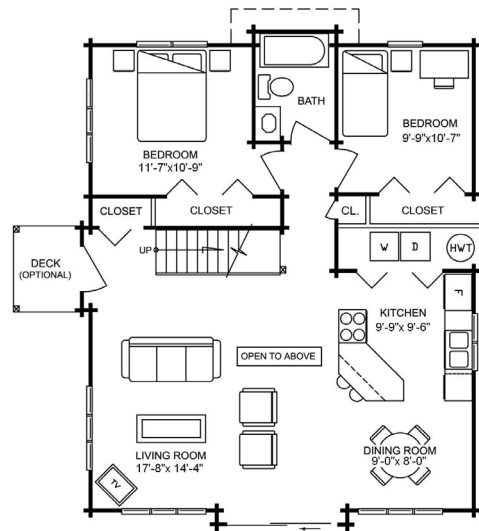

Aleutian

The Aleutian's covered front entranceway leads to a bright airy vacation retreat with vaulted ceilings over an expansive Great Room. It's the perfect home for ocean and lakeside locations or any property with a spectacular view.

Floor Plan:

Aleutian

Model No:

1470

Total Area:

1,286 square feet (119.47 m²)

Width:

29'-6" (8.99 m)

Depth:

35'-11" (10.95 m)

MAIN FLOOR
993 square feet (92.25 m²)

LOFT
293 square feet (27.22 m²)