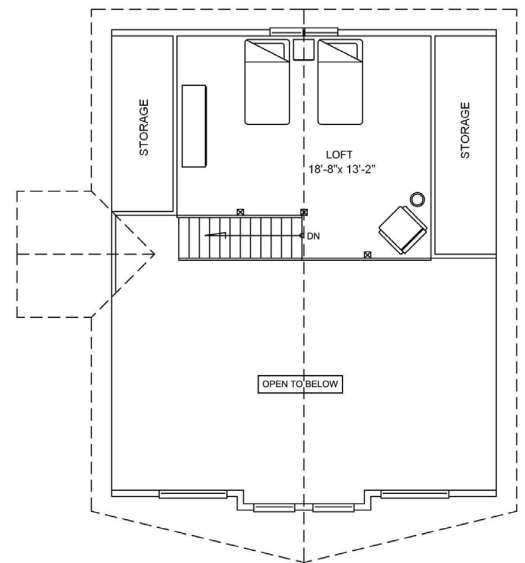

Floor Plan:

Aleutian

Model No:

1470

Total Area:

1,286 square feet (119.47 m²)

Width:

29'-6" (8.99 m)

Depth:

35'-11" (10.95 m)

MAIN FLOOR
993 square feet (92.25 m²)

LOFT
293 square feet (27.22 m²)